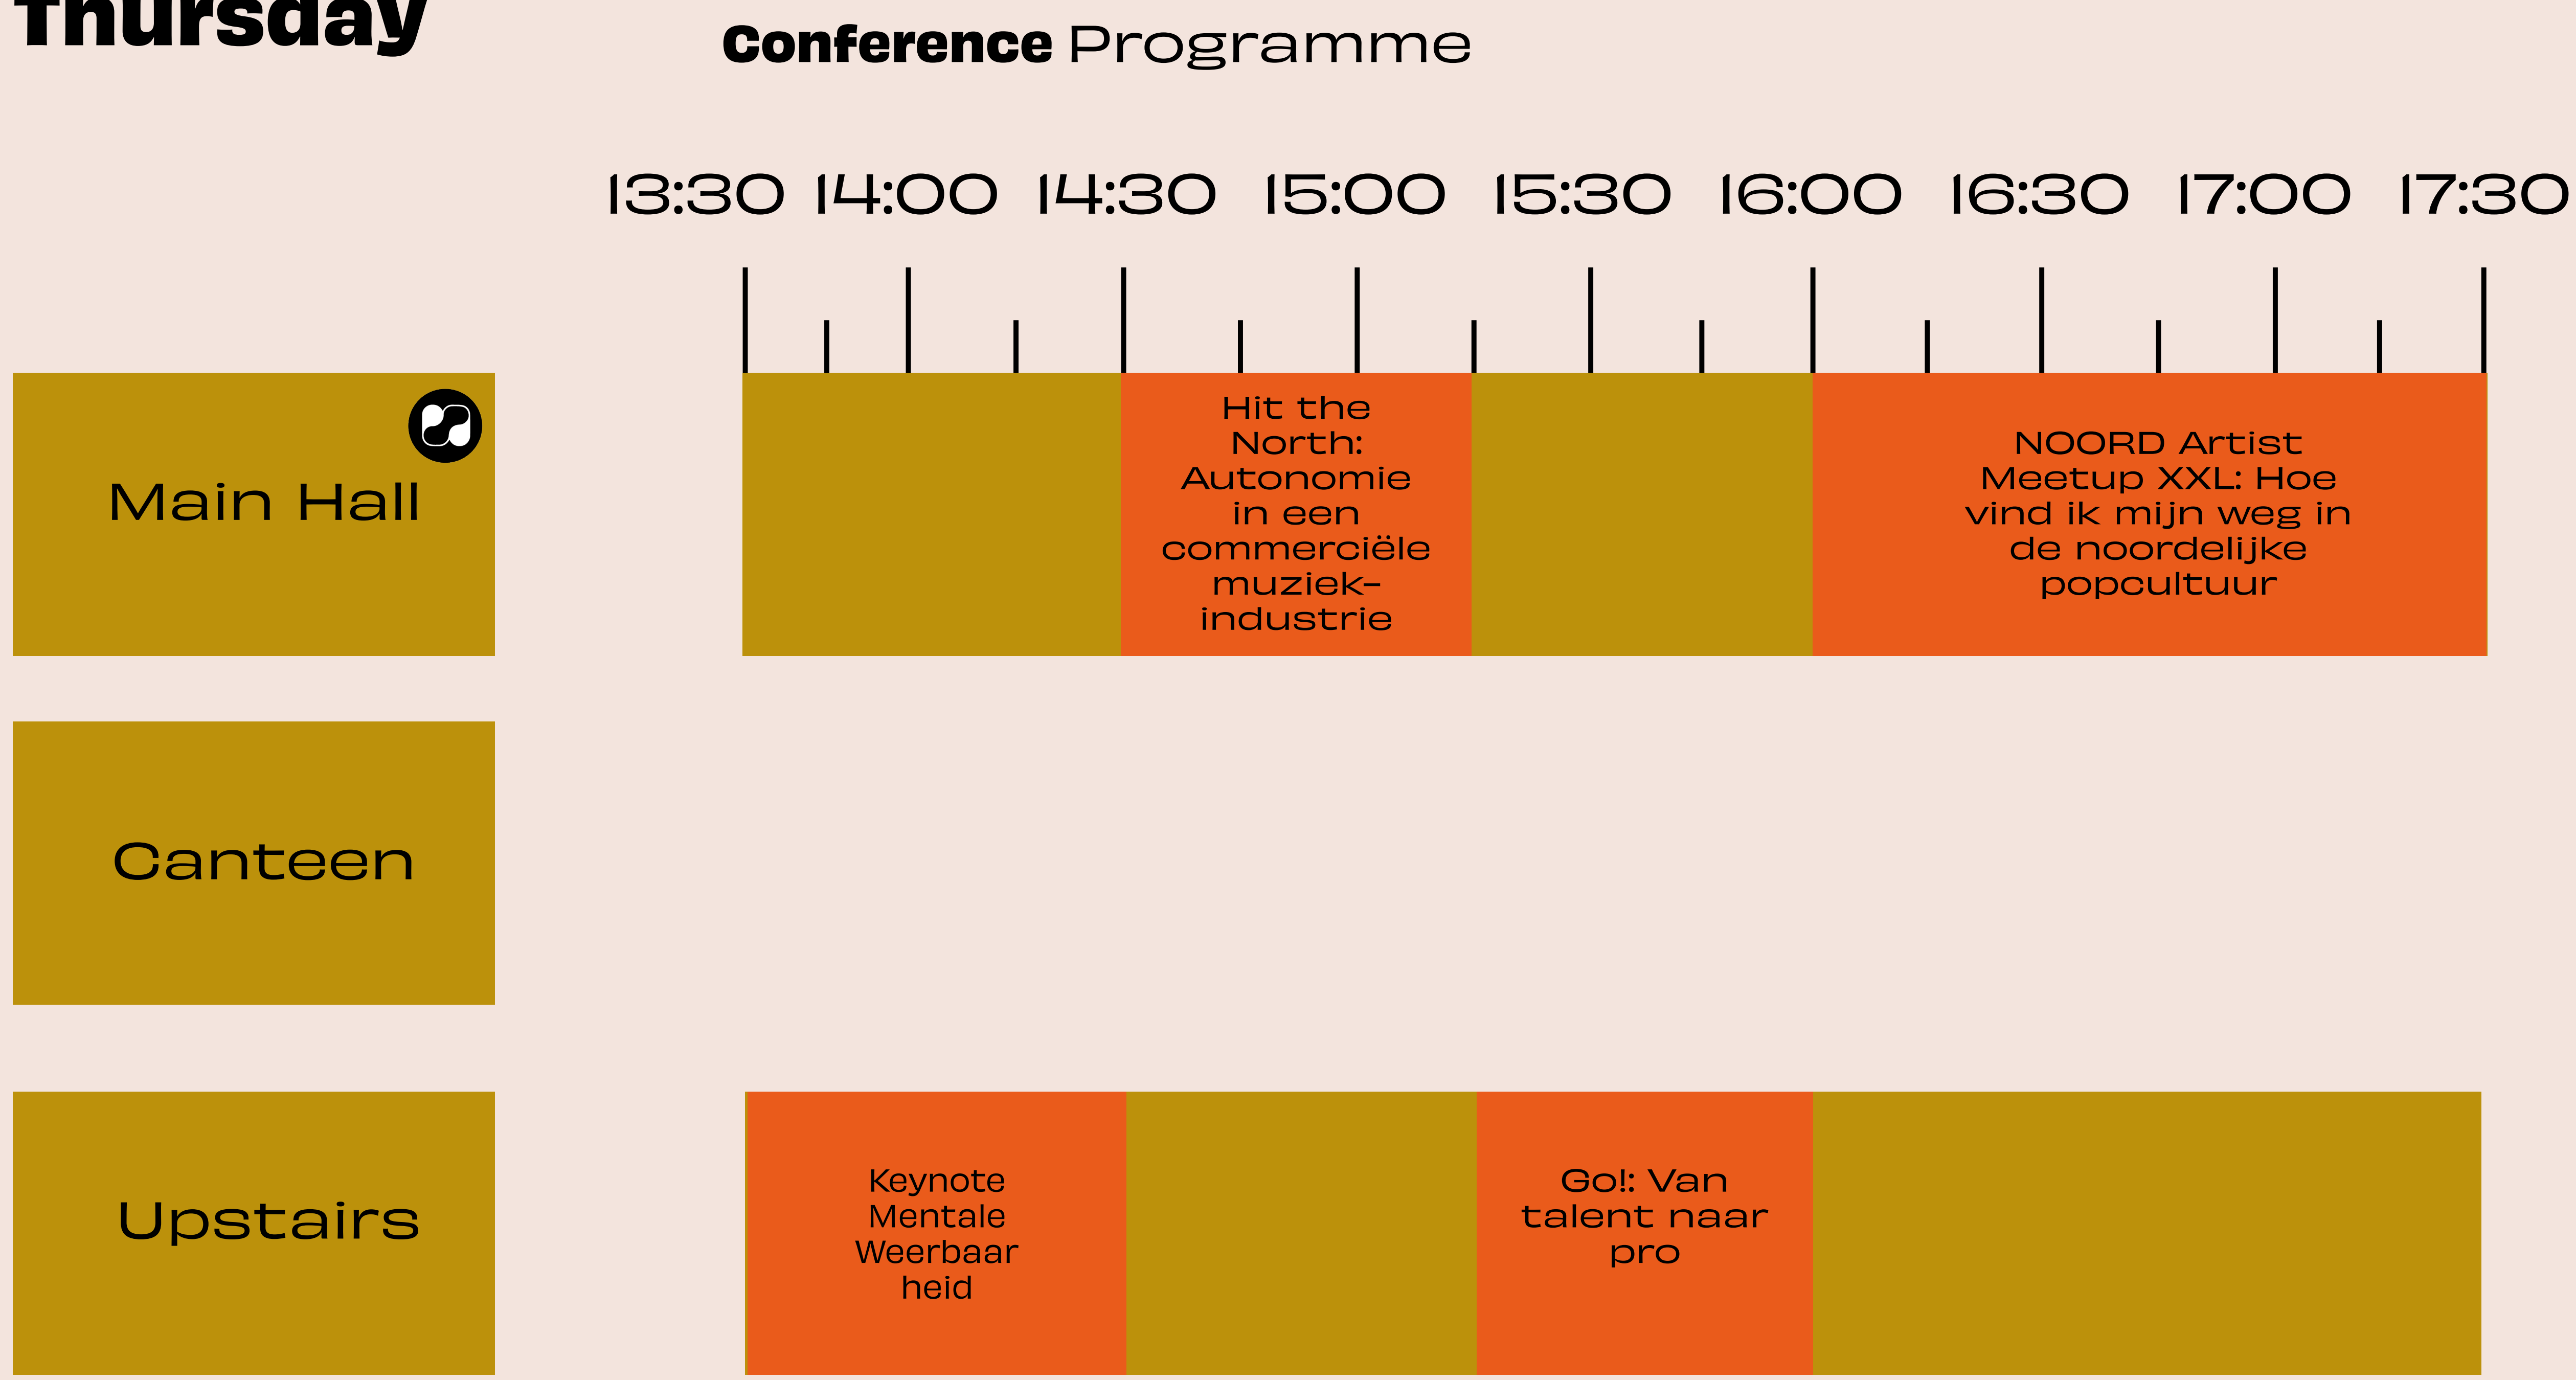

Timetable
ESNS x NOORD X Minerva

Thursday

Art Programme
 De Nieuwe Editie is a pop-up gallery showcasing the work of Minerva students and alumni. A platform that puts emerging talent in the spotlight with the aim of making art accessible and giving new artists a stage.
 Art can be found in the canteen, main hall and upstairs. Opening hours: 13:00 - 00:00

Friday

Art Programme
 De Nieuwe Editie is a pop-up gallery showcasing the work of Minerva students and alumni. A platform that puts emerging talent in the spotlight with the aim of making art accessible and giving new artists a stage.
 Art can be found in the canteen, main hall and upstairs. Opening hours: 13:00 - 00:00