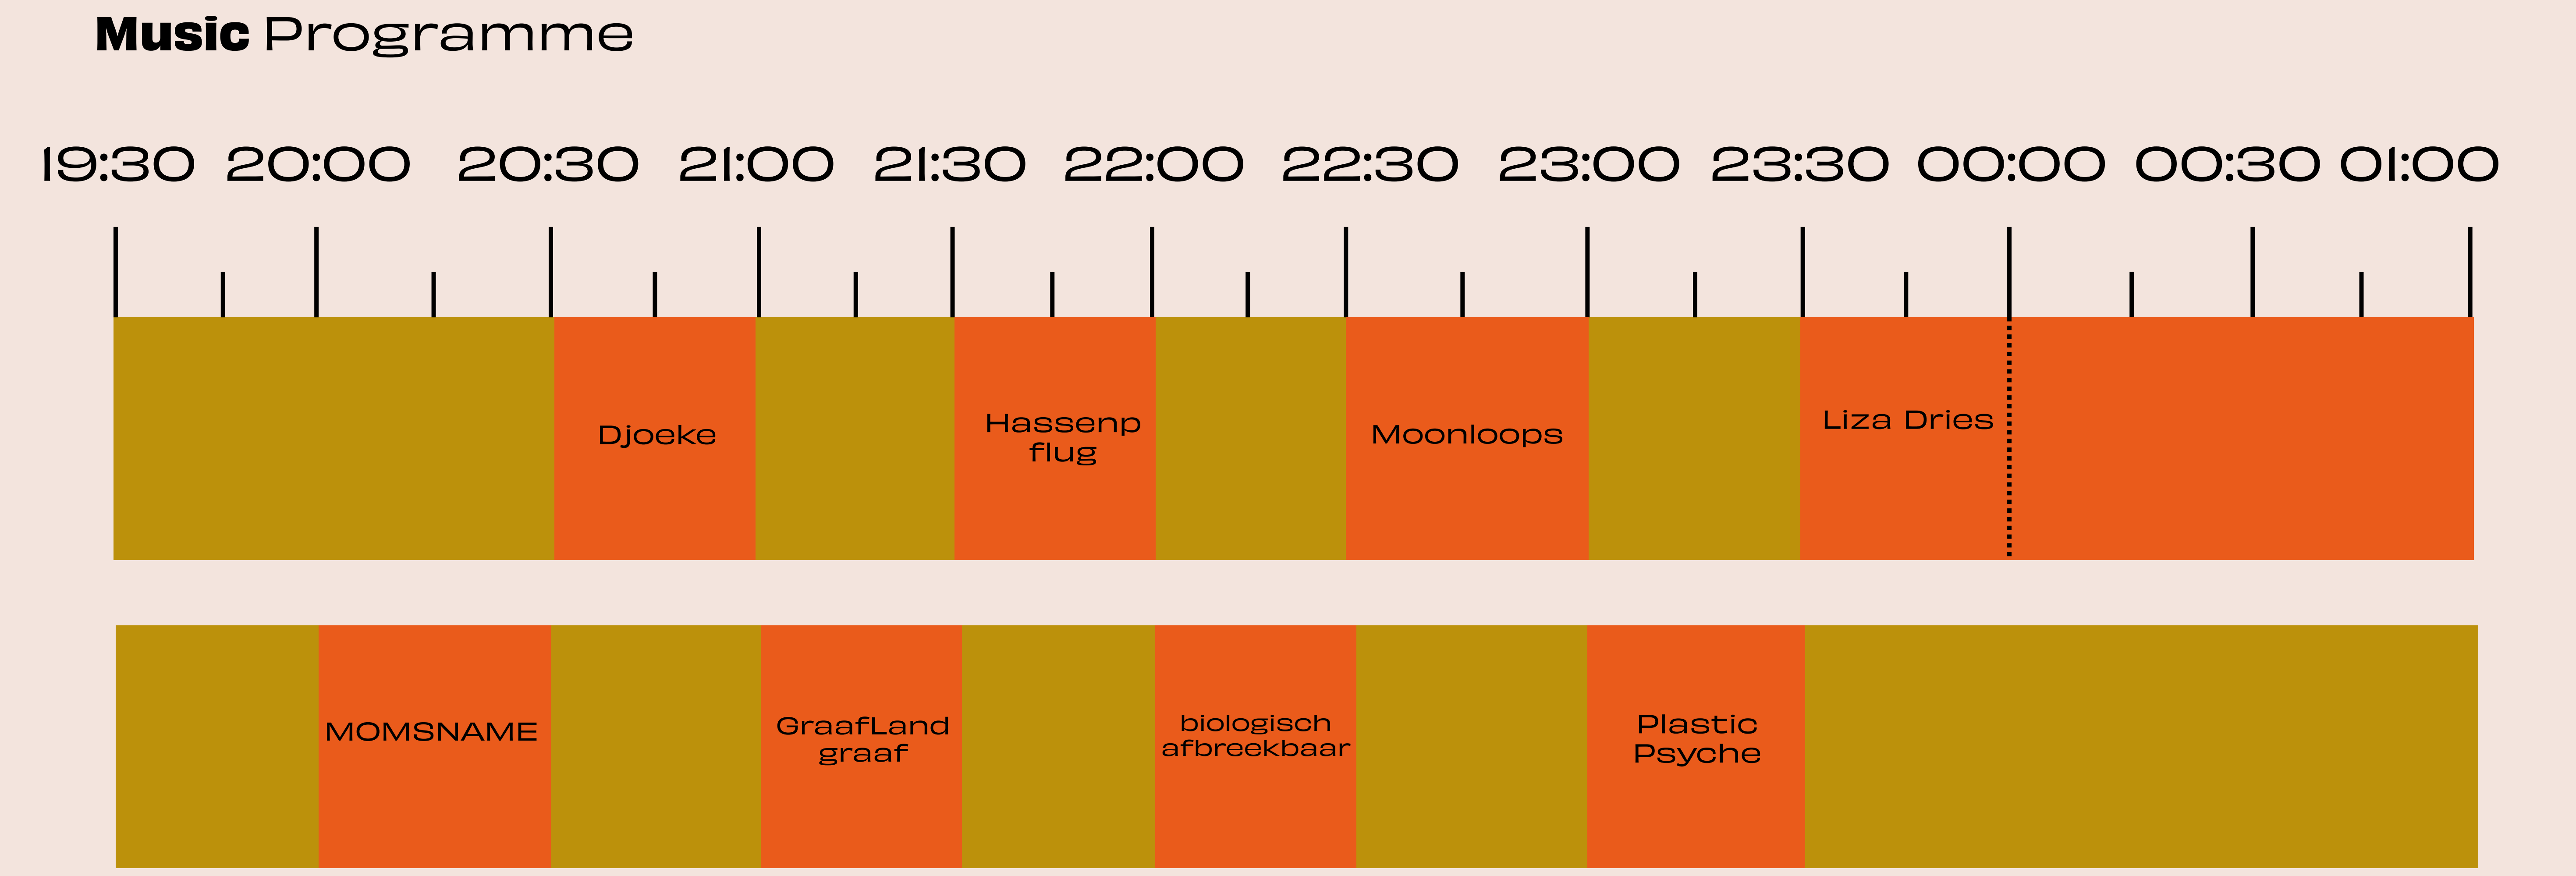

Timetable
ESNS x NOORD X Minerva

Thursday

Art Programme
 De Nieuwe Editie is a pop-up gallery showcasing the work of Minerva students and alumni. A platform that puts emerging talent in the spotlight with the aim of making art accessible and giving new artists a stage.
 Art can be found in the canteen, main hall and upstairs. Opening hours: 13:00 - 00:00

Friday

Art Programme
 De Nieuwe Editie is a pop-up gallery showcasing the work of Minerva students and alumni. A platform that puts emerging talent in the spotlight with the aim of making art accessible and giving new artists a stage.
 Art can be found in the canteen, main hall and upstairs. Opening hours: 13:00 - 00:00