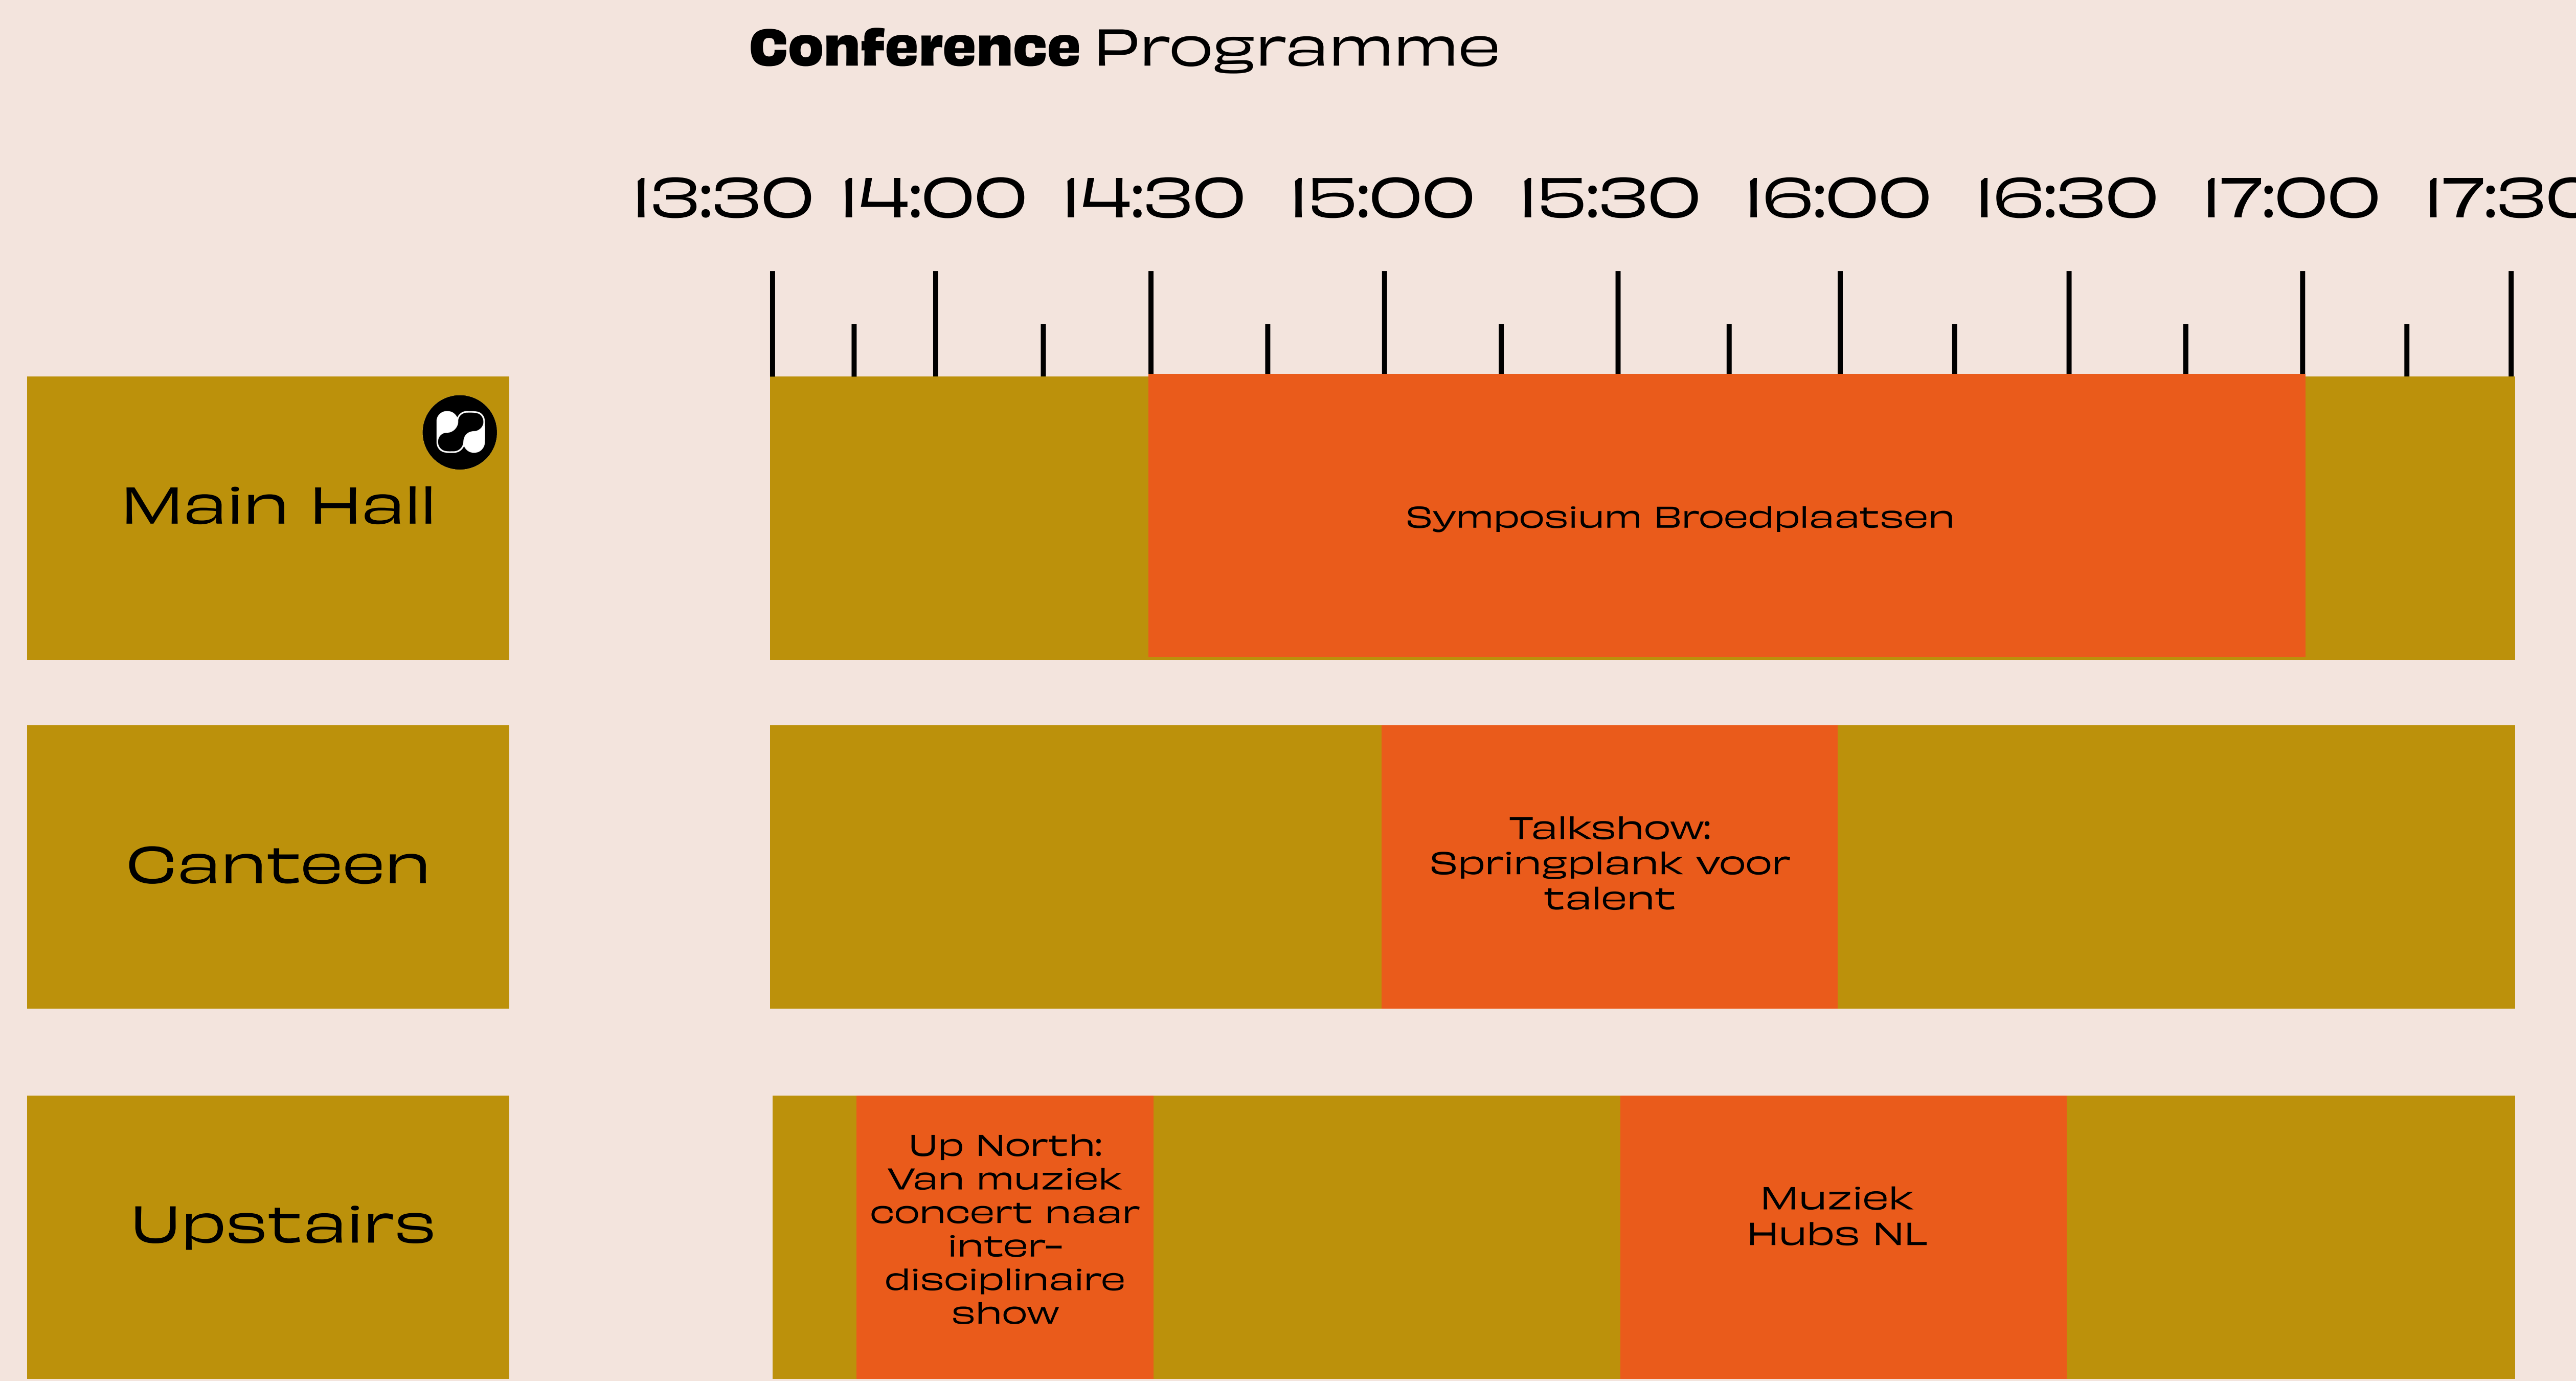

Timetable
ESNS x NOORD X Minerva

Thursday

Art Programme
 De Nieuwe Editie is a pop-up gallery showcasing the work of Minerva students and alumni. A platform that puts emerging talent in the spotlight with the aim of making art accessible and giving new artists a stage.
 Art can be found in the canteen, main hall and upstairs. Opening hours: 13:00 - 00:00

Friday

Art Programme
 De Nieuwe Editie is a pop-up gallery showcasing the work of Minerva students and alumni. A platform that puts emerging talent in the spotlight with the aim of making art accessible and giving new artists a stage.
 Art can be found in the canteen, main hall and upstairs. Opening hours: 13:00 - 00:00