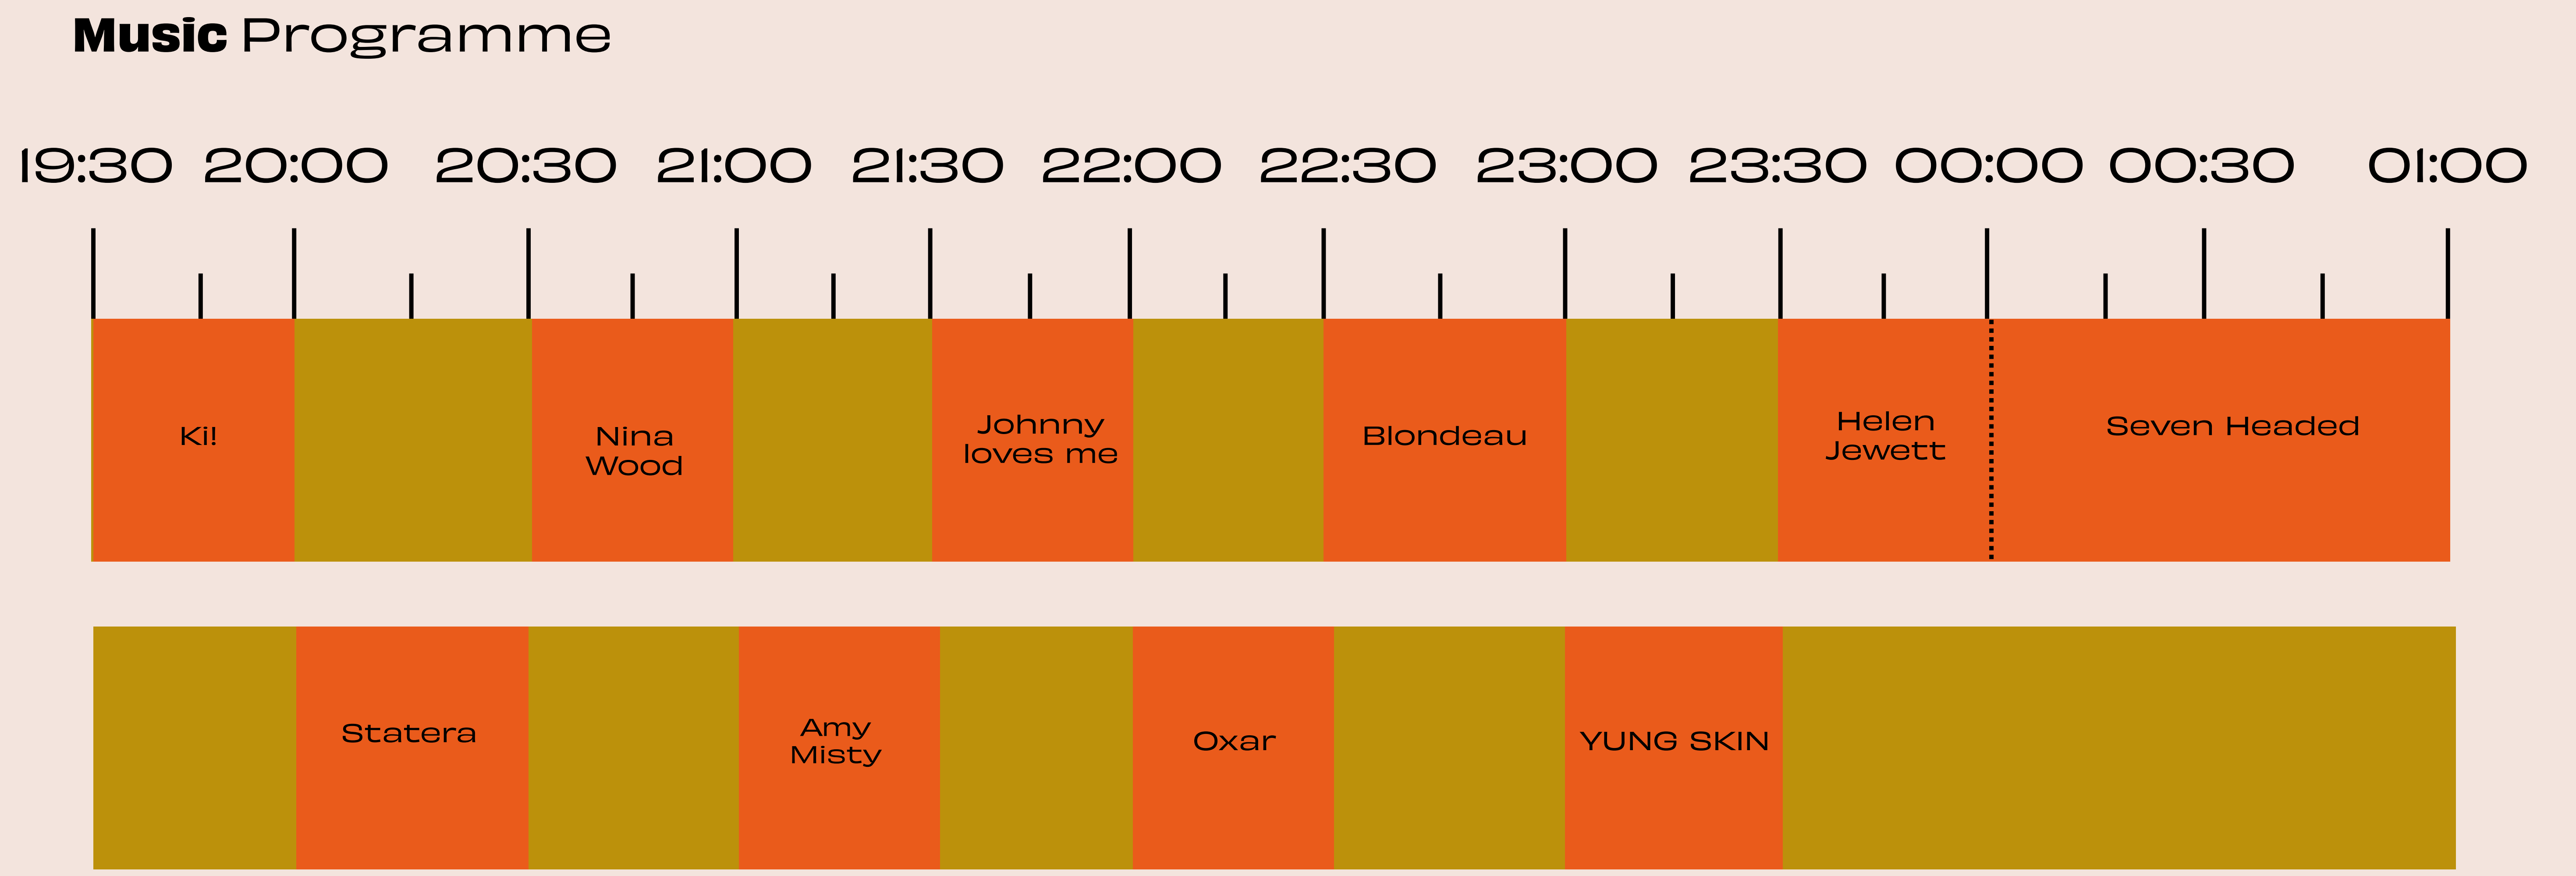

Timetable
ESNS x NOORD X Minerva

Thursday

Art Programme
 De Nieuwe Editie is a pop-up gallery showcasing the work of Minerva students and alumni. A platform that puts emerging talent in the spotlight with the aim of making art accessible and giving new artists a stage.
 Art can be found in the canteen, main hall and upstairs. Opening hours: 13:00 - 00:00

Friday

Art Programme
 De Nieuwe Editie is a pop-up gallery showcasing the work of Minerva students and alumni. A platform that puts emerging talent in the spotlight with the aim of making art accessible and giving new artists a stage.
 Art can be found in the canteen, main hall and upstairs. Opening hours: 13:00 - 00:00